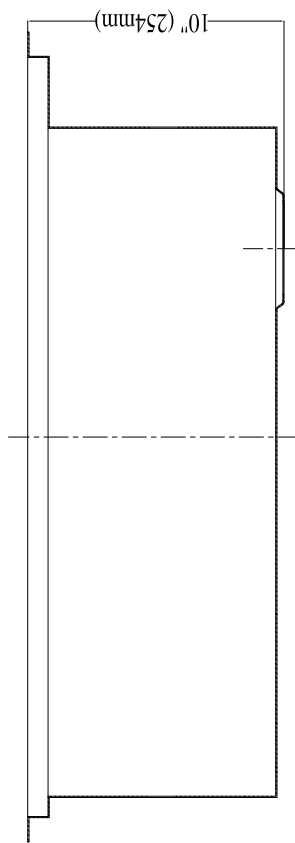

Model No: DSQ2917

Overall size:

31½"X18⅞"X10"

FEATURES:

Type 304 stainless steel

18 Gauge thickness

Satin finish.

INSTALLATION

Undermount installation

Supplied With Cutout
template.

SECTION B-B

SECTION A-A

Dawn Kitchen & Bath Products, Inc.