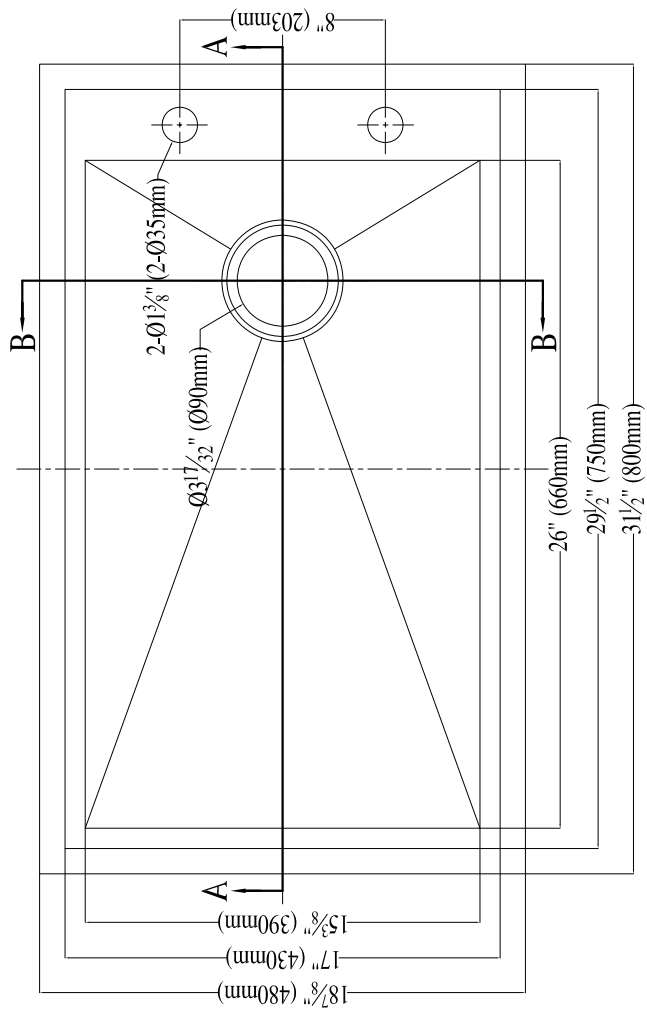

Model No: DSQ2917

Overall size:

31½"X18⅞"X10"

FEATURES:

Type 304 stainless steel

18 Gauge thickness

Satin finish.

INSTALLATION

Undermount installation

Supplied With Cutout
template.

SECTION B-B

SECTION A-A

Dawn Kitchen & Bath Products, Inc.