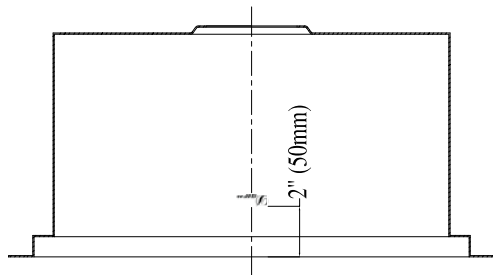

Model No: DSQ2917

Overall size:

31½"X18⅞"X10"

FEATURES:

Type 304 stainless steel

18 Gauge thickness

Satin finish.

INSTALLATION

Undermount installation

Supplied With Cutout
template.

SECTION B-B