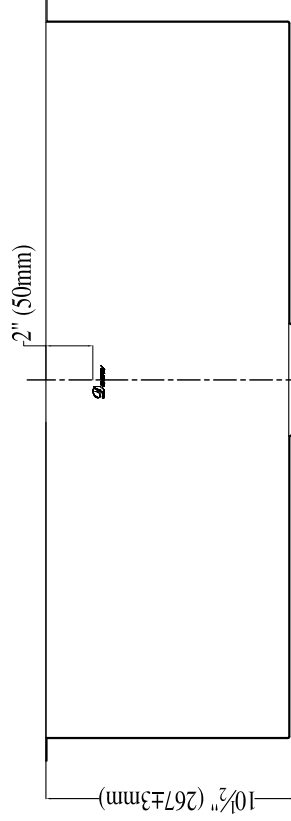

SECTION B-B

SECTION A-A

Dawn Kitchen & Bath Products, Inc.			
Model:	DSQD301610	Material:	SUS304
Type:	Single Bowl	Feature:	18 Gauge
Size/Overall:	32"X18 7/8"X10 1/4"		18/8 Chrome-Nickel
Scale:			Polished, Stain Finish
Design:	Ming		Undercoating Pads
Drawn:	Ming		With cutout template
Date:	2017-07-28	Logo:	_laser-etching
Manufacture Date:		Approved:	